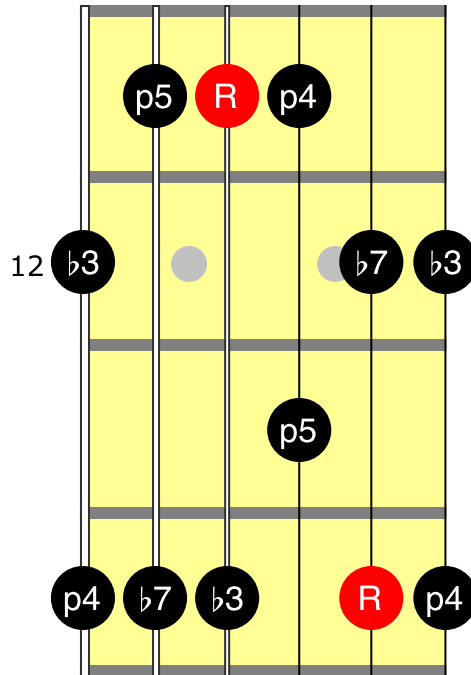

Slow Dancing in a Burning Room-
Solo Chords and Scales

C#m7

C#m Pentatonic Scale

E/A

C#m Pentatonic Scale

E