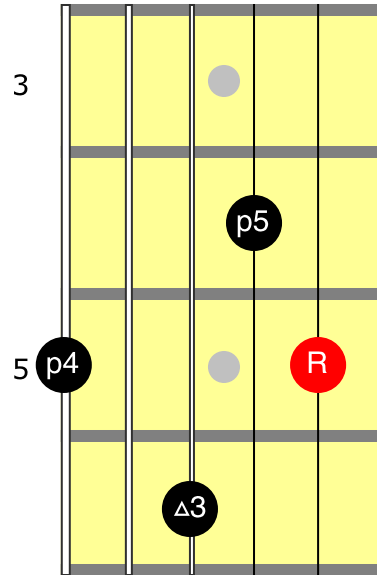

Slow Dancing in a Burning Room-
Solo Chords and Scales

C#m7

C#m Pentatonic Scale

E/A

C#m Pentatonic Scale

E