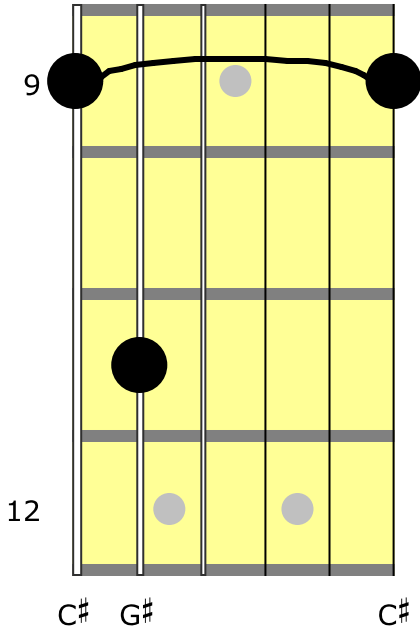

Slow Dancing in a Burning Room-
Solo Chords and Scales

C#m7

C#m Pentatonic Scale

E/A

C#m Pentatonic Scale

E