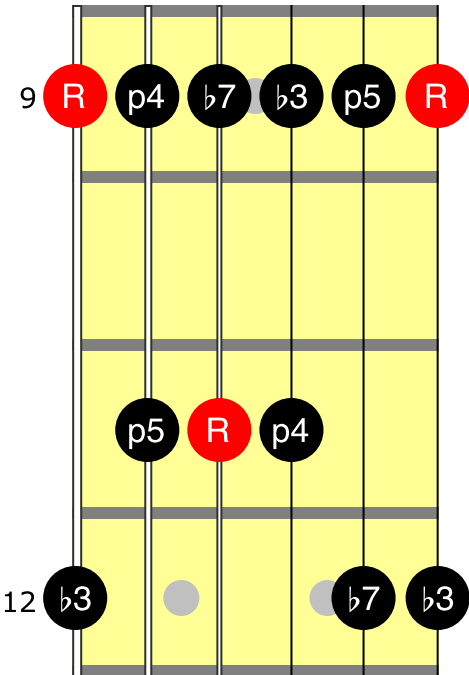

Slow Dancing in a Burning Room-
Solo Chords and Scales

C#m7

C#m Pentatonic Scale

E/A

C#m Pentatonic Scale

E